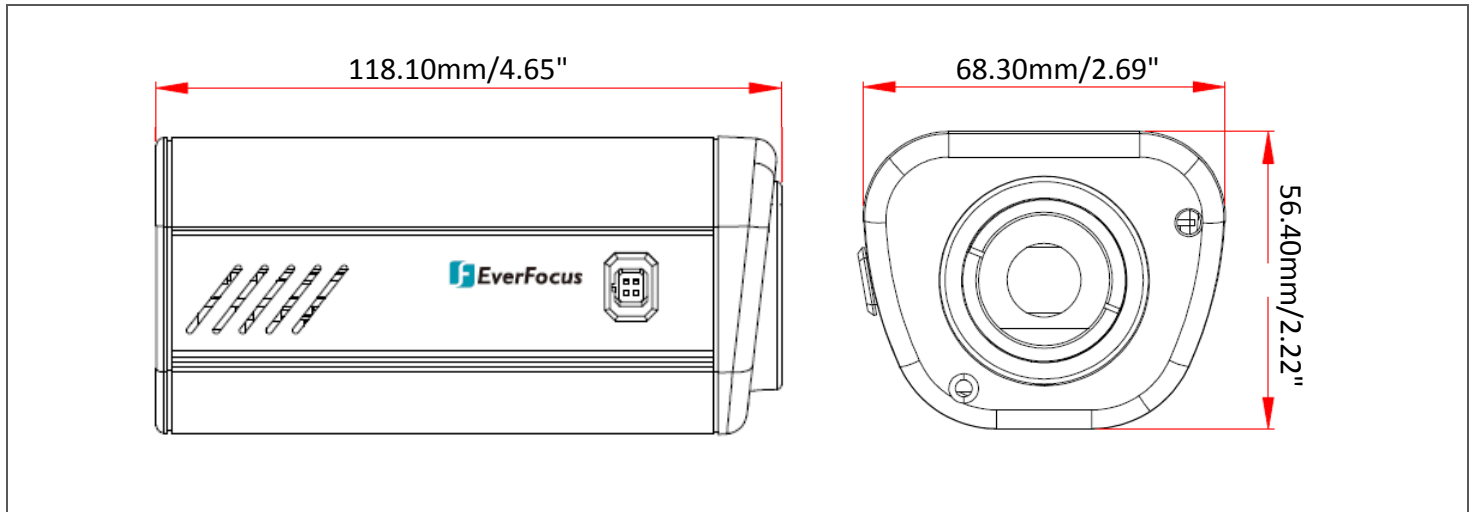

Dimensions

Optional Accessories

Lens	
<p>EFV-M1600DCIR</p> <p>1/2.5" F=1.67mm, DC IRIS F/1.8, IR CS Mount (5 MegaPixel)</p> 	<p>EFV-M0940DCIR</p> <p>1/2", MP Lens, F=9-40mm, DC IRIS, CS mount (5 MegaPixel)</p> 
<p>EFV-M1803IR</p> <p>1/2" 1.8-3mm, Manual IRIS F/1.8, IR CS Mount (5 MegaPixel)</p> 	<p>EFV-M1803DCIR</p> <p>1/2" 1.8-3mm, DC IRIS F/1.8, IR CS Mount (5 MegaPixel)</p> 
Brackets	
<p>BA-EZN</p> 	<p>Bracket for Box Type Cameras</p> <p>Max. Load: 990g / 2.18lb</p> <p>Dimensions: 137 x 105.5 x 105mm / 5.39" x 4.15" x 4.13"</p>